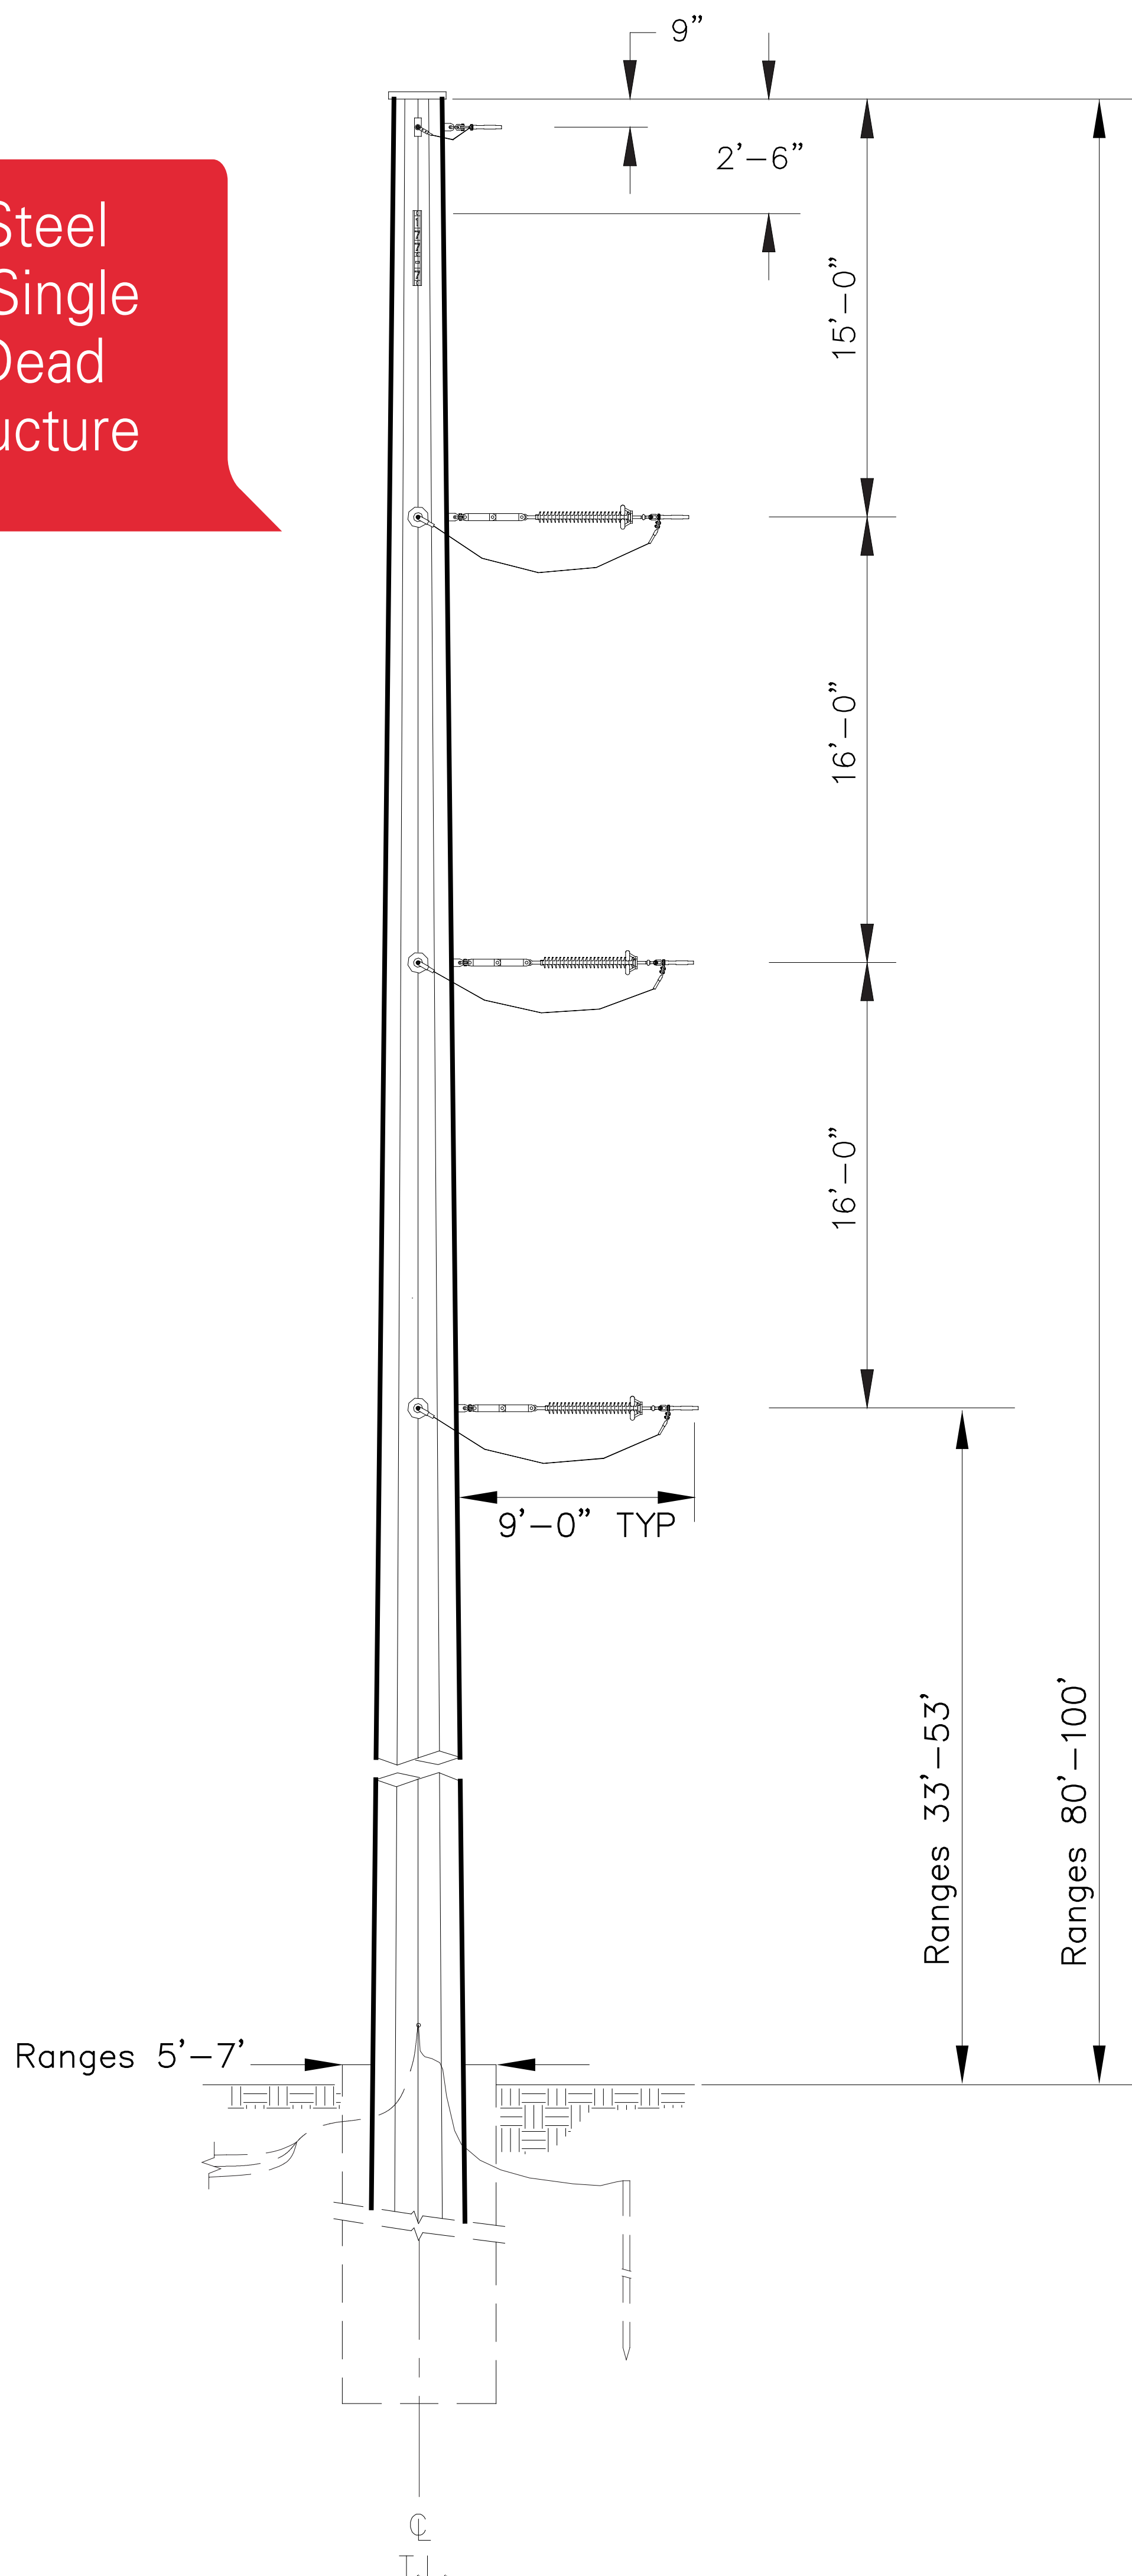

# Typical Structure

WE POWER LIFE

Typical Steel  
230 kV Single  
Circuit Dead  
End Structure

At Entergy Texas, we have a simple set of values: Focus on our customers, treat people with respect and act with integrity. Our project construction plan will be developed with you, our valued customer, in mind. Once work begins, we will work safely during reasonable hours with as little inconvenience to you as possible.