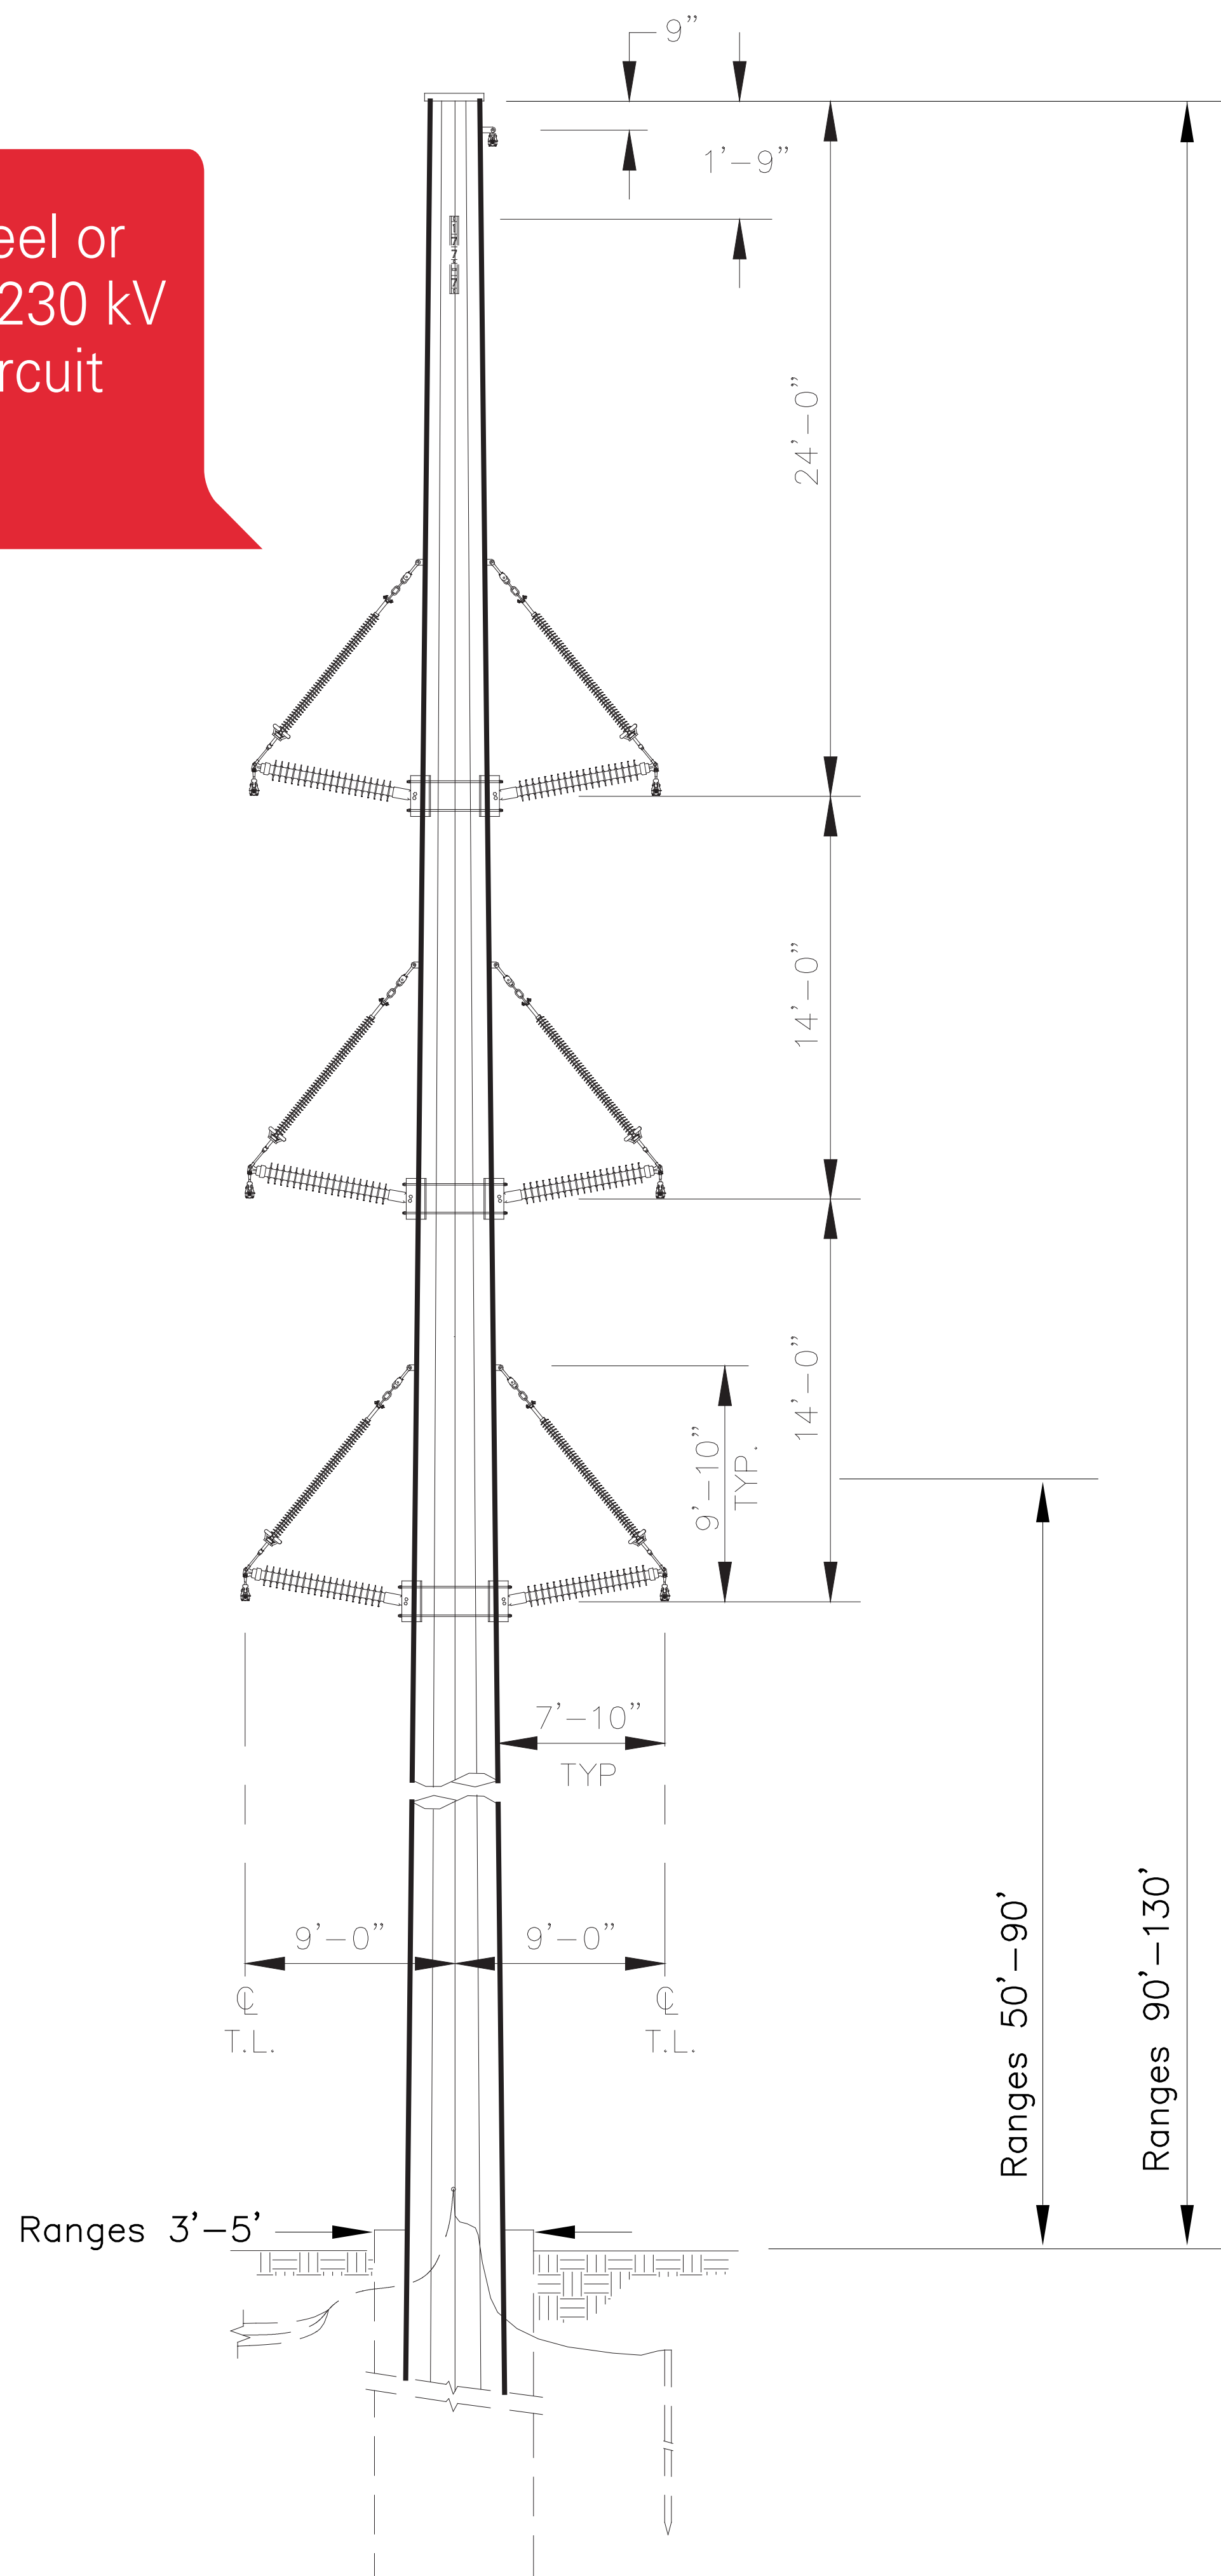

Typical Structure

WE POWER LIFE

Typical Steel or Concrete 230 kV Double Circuit Structure

At Entergy Texas, we have a simple set of values: Focus on our customers, treat people with respect and act with integrity. Our project construction plan will be developed with you, our valued customer, in mind. Once work begins, we will work safely during reasonable hours with as little inconvenience to you as possible.